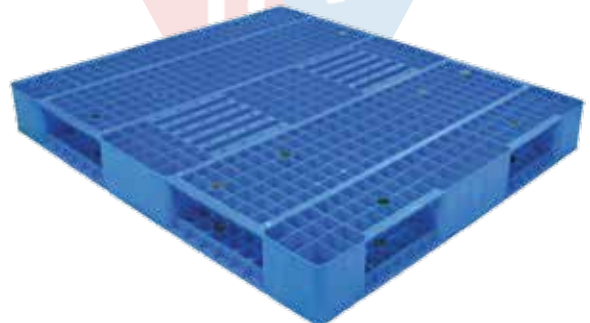

6R OTI TOP VIEW

6R OTI BOTTOM VIEW

GRID PALLETS

6R OTI TOP VIEW

6R OTI BOTTOM VIEW

9R OTI TOP VIEW

9R OTI BOTTOM VIEW

REVERSIBLE OTI TOP & BOTTOM VIEW

REVERSIBLE OTI TOP & BOTTOM VIEW

SPILL PALLETS

IBC SPILL PALLET 1 WAY 40 L

IBC SPILL PALLET 2 WAY 80 L

IBC SPILL PALLET 2 WAY 120 L

IBC SPILL PALLET 4 WAY 150 L

IBC SPILL PALLET 4 WAY 220 L

IBC SPILL PALLET 1300 L