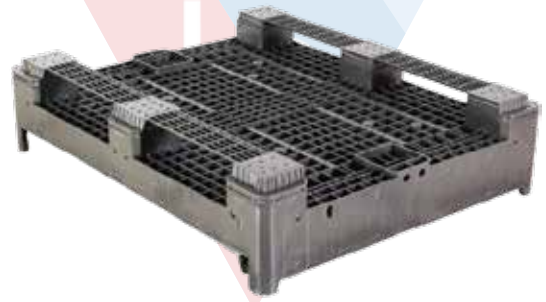

CONTAINERS NORMAL DUTY-COLLAPSIBLE 1 BOTTOM VIEW