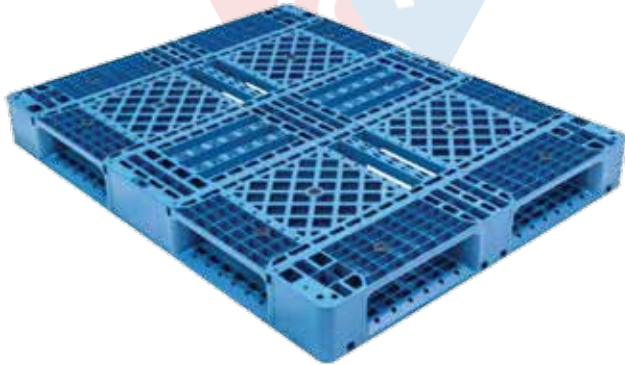

GRID PALLETS

6R OTI TOP VIEW